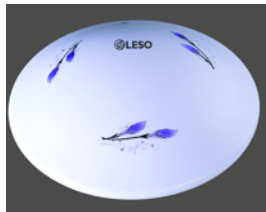

Name	Purple Lily	Lighting source	T6 circled tubes
Type	22W/32W/40W	Color Temperature	2700K/4200K/6400K
Voltage	220V/50Hz	Quantity	6
Watt	22/32/40	Optional Area	4--7m²/5--9m²/8--13m²