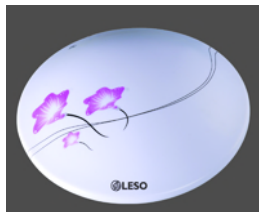

Name	2061	Lighting source	T6 circled tubes
Type	22W/32W/40W	Color Temperature	2700K/4200K/6400K
Voltage	220V/50Hz	Quantity	6
Watt	22/32/40	Optional Area	4--7m²/5--9m²/8--13m²