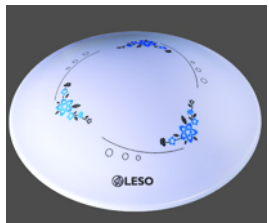

Name	1940	Lighting source	T6 circled tubes
Type	22W/32W/40W	Color Temperature	2700K/4200K/6400K
Voltage	220V/50Hz	Quantity	6
Watt	22/32/40	Optional Area	4--7m²/5--9m²/8--13m²