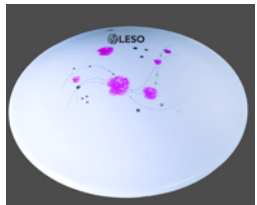

Name	1714	Lighting source	T6 circled tubes
Type	22W/32W/40W	Color Temperature	2700K/4200K/6400K
Voltage	220V/50Hz	Quantity	6
Watt	22/32/40	Optional Area	4--7m²/5--9m²/8--13m²