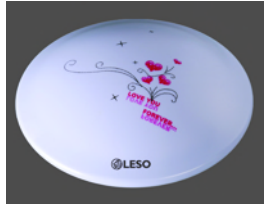

Name	2032	Lighting source	T6 circled tubes
Type	22W/32W/40W	Color Temperature	2700K/4200K/6400K
Voltage	220V/50Hz	Quantity	6
Watt	22/32/40	Optional Area	4--7m²/5--9m²/8--13m²