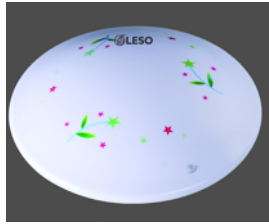

Name	1989	Lighting source	T6 circled tubes
Type	22W/32W/40W	Color Temperature	2700K/4200K/6400K
Voltage	220V/50Hz	Quantity	6
Watt	22/32/40	Optional Area	4--7m²/5--9m²/8--13m²